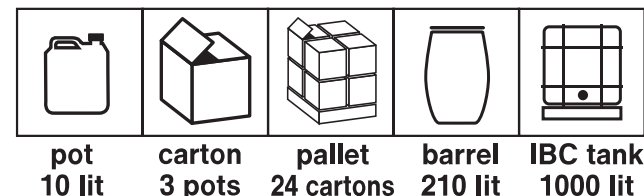

Για πλύσιμο χωρίς τρίψιμο με βούρτσα ή σφουγγάρι (90% των περιπτώσεων) και για αυτόματες βούρτσες.

Κατάλληλα για πλύσιμο φορτηγών, επιβατικών και πλοίων. Καθαρίζουν σε βάθος, αφαιρούν τη βρωμιά της ασφάλτου, κάνουν καλή απολάδωση και ταυτόχρονα περιποιούνται το χρώμα.

Ψεκάζουμε το διάλυμα και ξεπλύνουμε με άφθονο νερό κατά προτίμηση ζεστό. Το υλικό πρέπει να ξεπλυθεί πριν στεγνώσει.

Δοσολογία : επιβατικά 1% - φορτηγά 2-5% σε νερό

For washing without rubbing with a brush or a sponge (90% of cases) and automatic brushes.

Suitable for truck, car and ship cleaning. They clean deeply and remove the asphalt's dirt. The products offer a great oil remove and at the same time protect the color. Spray the dilution and rinse with plenty of water preferably hot. Rinse out before the material dries.

Dosage: Cars 1% - trucks 2-5% in water.